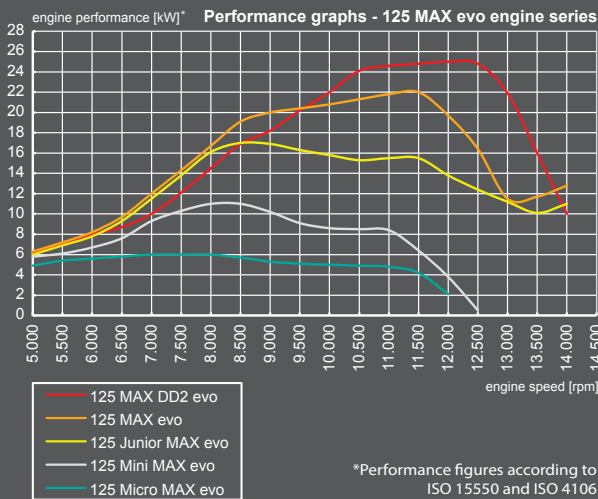

125 JUNIOR MAX evo

13-16 years*
23 hp

- Age** 13 – 16 years
- Race class** National/international
- Maximum Performance** 17 kW / 23 hp at 8,500 rpm
- Maximum torque** 19 Nm at 8,500 rpm
- Weight** bare engine: 11.8 kg / 26.0 lbs
with complete power pack: 23.0 kg / 50.7 lbs
- Special features** Junior cylinder without exhaust valve
- Power Pack** intake silencer, carburetor, fuel pump, engine, exhaust system, radiator, battery, battery box incl. cover, cable harness, OFF/ON/START switch, relay
- Chassis compatibility** wheel base from 950 mm to 1,050 mm